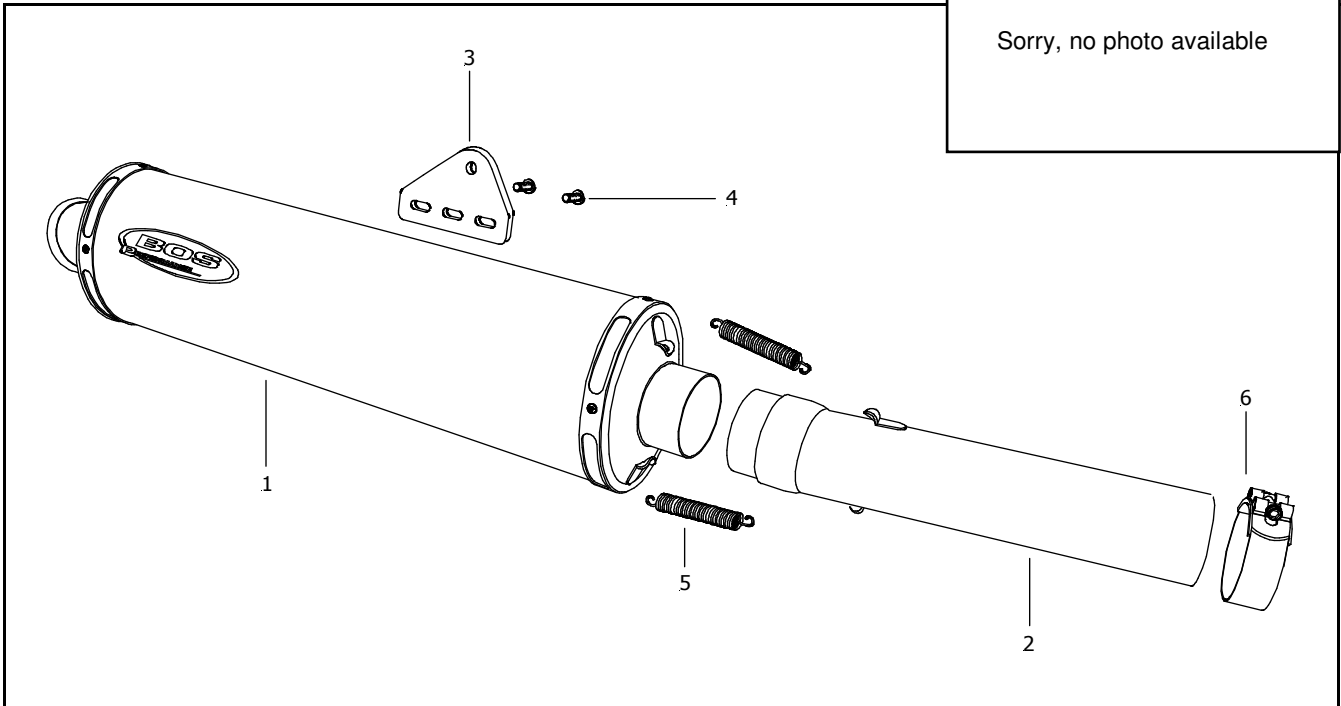

### BOS SLIP-ON OVAL 1994 AND UP

Sorry, no photo available

| Pos                   | Qty | Description       | Part No. |
|-----------------------|-----|-------------------|----------|
| 1                     | 1   | Muffler aluminium | 299170   |
|                       | 1   | Muffler carbon    | 299171   |
| 2                     | 1   | Adapter           | 298020   |
| <b>Mounting kit :</b> |     |                   | 280017   |
| 3                     | 1   | Mounting bracket  | 227058   |
| 4                     | 2   | Bolt M6 x 16      | 408078   |
| 5                     | 2   | Spring            | 405001   |
| 6                     | 1   | Clamp 52          | 290052   |

| Order number      |
|-------------------|
| 1310397A - Alu    |
| 1310397C - Carbon |

| Weight           |
|------------------|
| Original: 5.6 kg |
| Bos: 3.4 kg      |

| Noiselevel @ 5750 RPM         |
|-------------------------------|
| Original: Measured 89.5 dB(a) |
| Specified 89.5 dB(a)          |
| Bos: Ec appr. 90.5 dB(a)      |
| Open 93.0 dB(a)               |