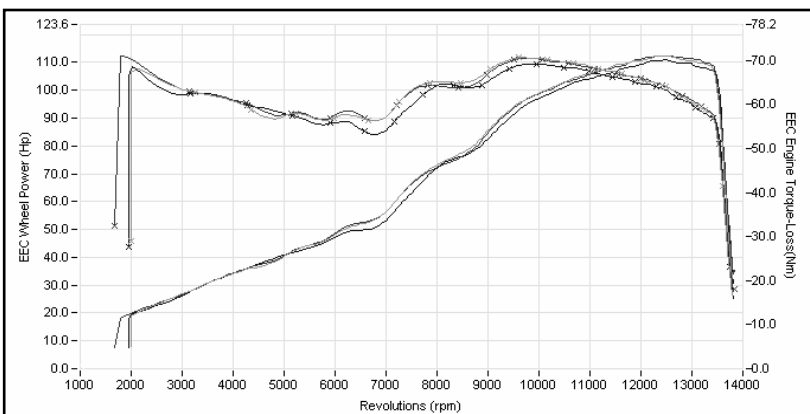

### BOS SLIP-ON OVAL 2006 AND UP

Pos	Qty	Description	Part No.
1	1	Muffler stainless	299299

**Order number**  
0610867S - Stainless

Mounting kit :			280183
2	1	Mounting bracket	227180
3	1	Licence plate holder	337004
4	1	Wiring tube	999016
5	7	Bolt M6 x 20	408012
6	3	Washer M6	408058
7	3	Locknut	408004
8	1	Shrink tube	999006
9	1	Tie-wrap	290001
		Mounting instructions	426065

**Weight**  
Original: 6.4 kg  
Bos: 3.0kg

**Noiselevel @ 6300 RPM**

Original:	specified	94.0 dB(A)
	measured	94.0 dB(A)
Bos:	Ec appr.	94.2 dB(A)
	open	99.0 dB(A)

**Performance**  
Bos: 112.9 Hp / 12346 rpm  
Stock: 110.2 Hp / 12298 rpm  
Max Hp incr.:+ 4.9 Hp / 6799 rpm  
Max Nm incr. :+ 4.6 Nm / 6872 rpm