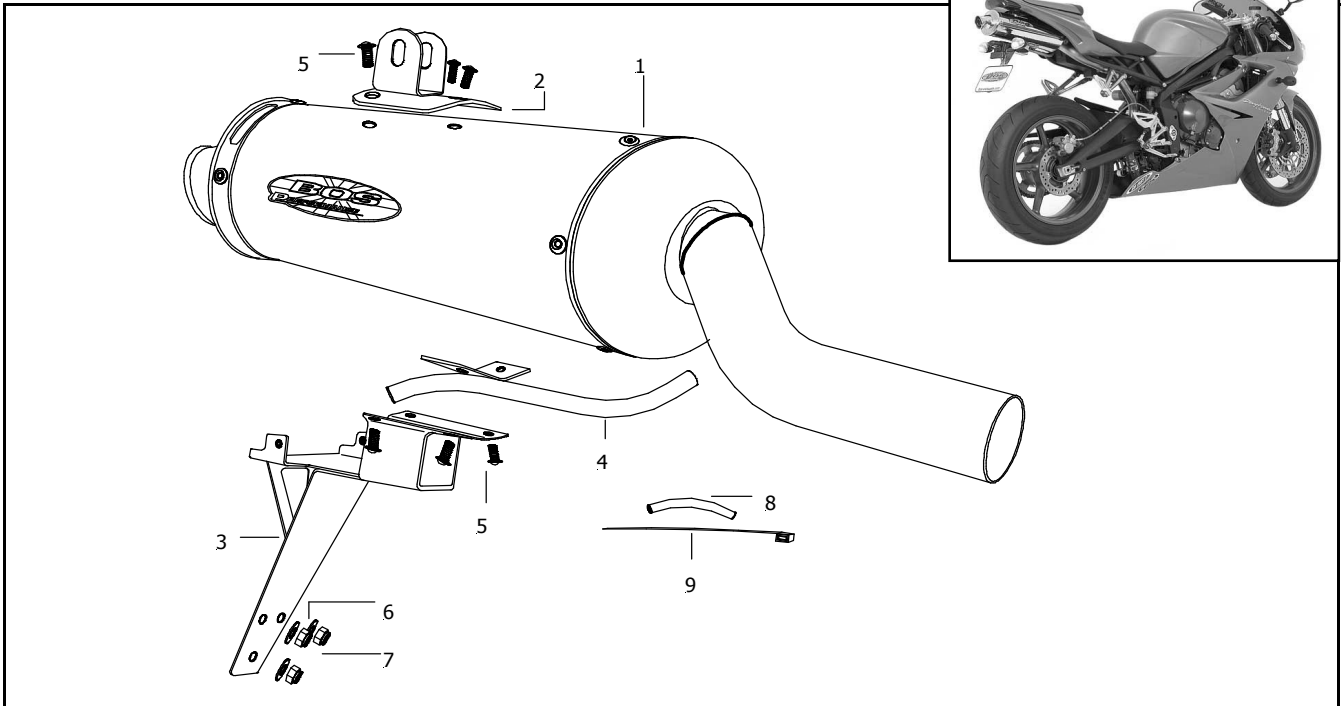

### BOS SLIP-ON OVAL 2006 AND UP

Pos	Qty	Description	Part No.
1	1	Muffler stainless	299299

**Order number**  
0610867S - Stainless

Mounting kit :			280183
2	1	Mounting bracket	227180
3	1	Licence plate holder	337004
4	1	Wiring tube	999016
5	7	Bolt M6 x 20	408012
6	3	Washer M6	408058
7	3	Locknut	408004
8	1	Shrink tube	999006
9	1	Tie-wrap	290001
		Mounting instructions	426065

**Weight**  
Original: 6.4 kg  
Bos: 3.0kg

**Noiselevel @ 6300 RPM**

Original:	specified	94.0 dB(A)
	measured	94.0 dB(A)
Bos:	Ec appr.	94.2 dB(A)
	open	99.0 dB(A)

**Performance**  
Bos: 112.9 Hp / 12346 rpm  
Stock: 110.2 Hp / 12298 rpm  
Max Hp incr.:+ 4.9 Hp / 6799 rpm  
Max Nm incr. :+ 4.6 Nm / 6872 rpm