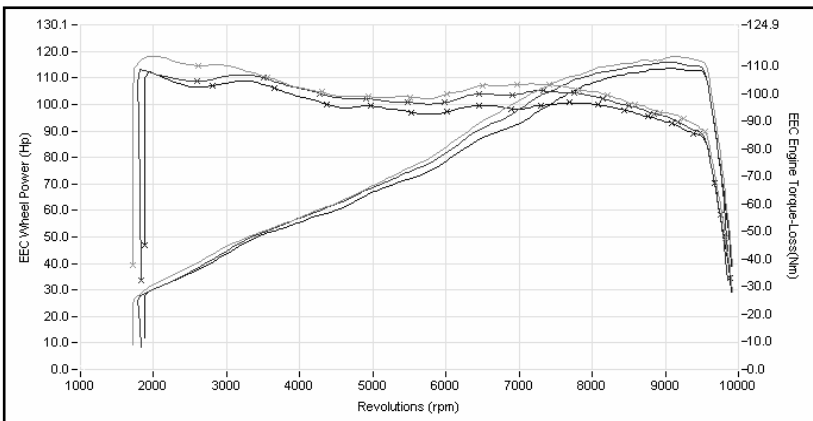

### SPORTADAPTER 2005 AND 2006

Pos	Qty	Description	Part No.
1	1	Collector	294001
2	1	Adapter right	298174
3	1	Adapter left	298175
4	2	Spring 75mm	405001
5	2	Spring 65mm	405002

**Order number**  
0500810R - Sport adapter

**Weight**  
Original: 6.8kg  
Bos: 4.0kg

**Noiselevel @ 4550 RPM**  
Original: Measured 88.0 dB(a)  
          Specified 88.0 dB(a)  
Bos: Ec appr. 89.0 dB(a)  
      Open 92.5 dB(a)

**Tips**  
More information like photos and a full color dyno graph can be found on: [www.bos-exhausts.com](http://www.bos-exhausts.com)  
Fits only on the 2005 and 2006 models!