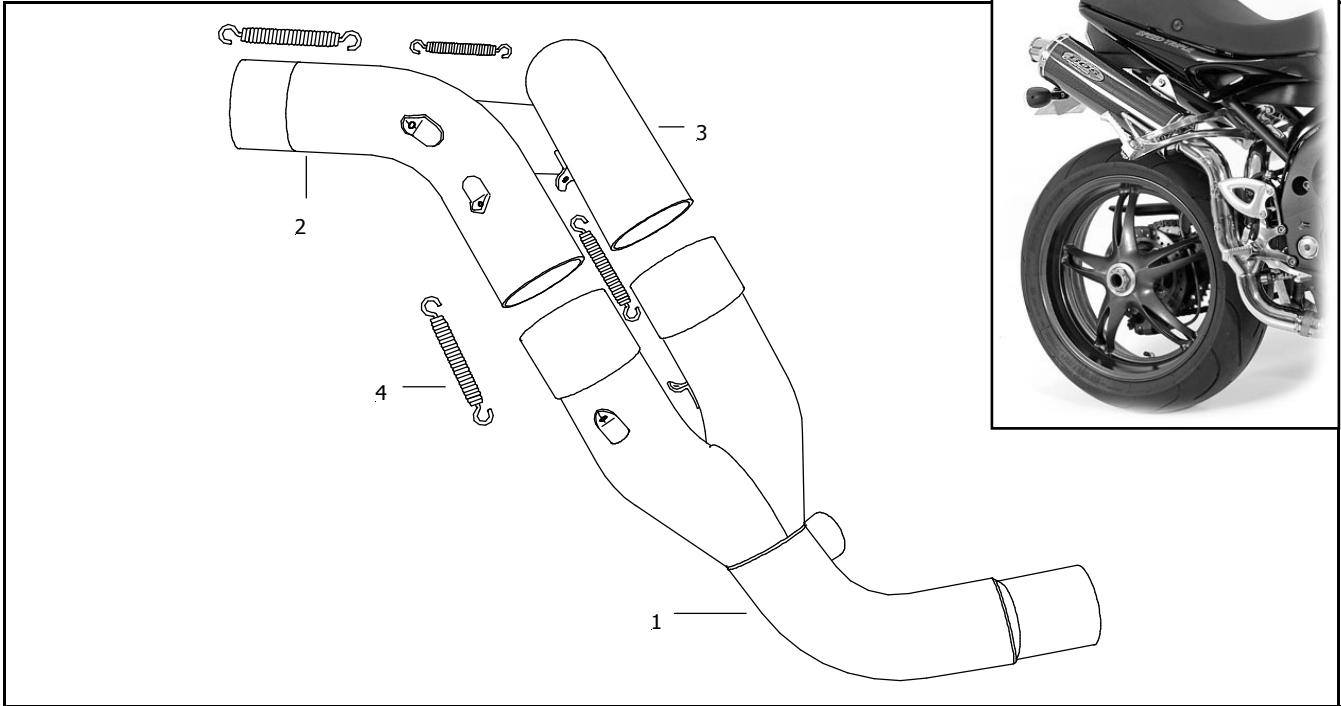

### SPORTADAPTER 2005 AND 2006

Pos	Qty	Description	Part No.
1	1	Collector	294001
2	1	Adapter right	298174
3	1	Adapter left	298175
4	2	Spring 75mm	405001
5	2	Spring 65mm	405002

**Order number**  
0500810R - Sport adapter

**Weight**  
Original: 6.8kg  
Bos: 4.0kg

**Noiselevel @ 4550 RPM**  
Original: Measured 88.0 dB(a)  
          Specified 88.0 dB(a)  
Bos: Ec appr. 89.0 dB(a)  
      Open 92.5 dB(a)

**Tips**  
More information like photos and a full color dyno graph can be found on: [www.bos-exhausts.com](http://www.bos-exhausts.com)  
Fits only on the 2005 and 2006 models!