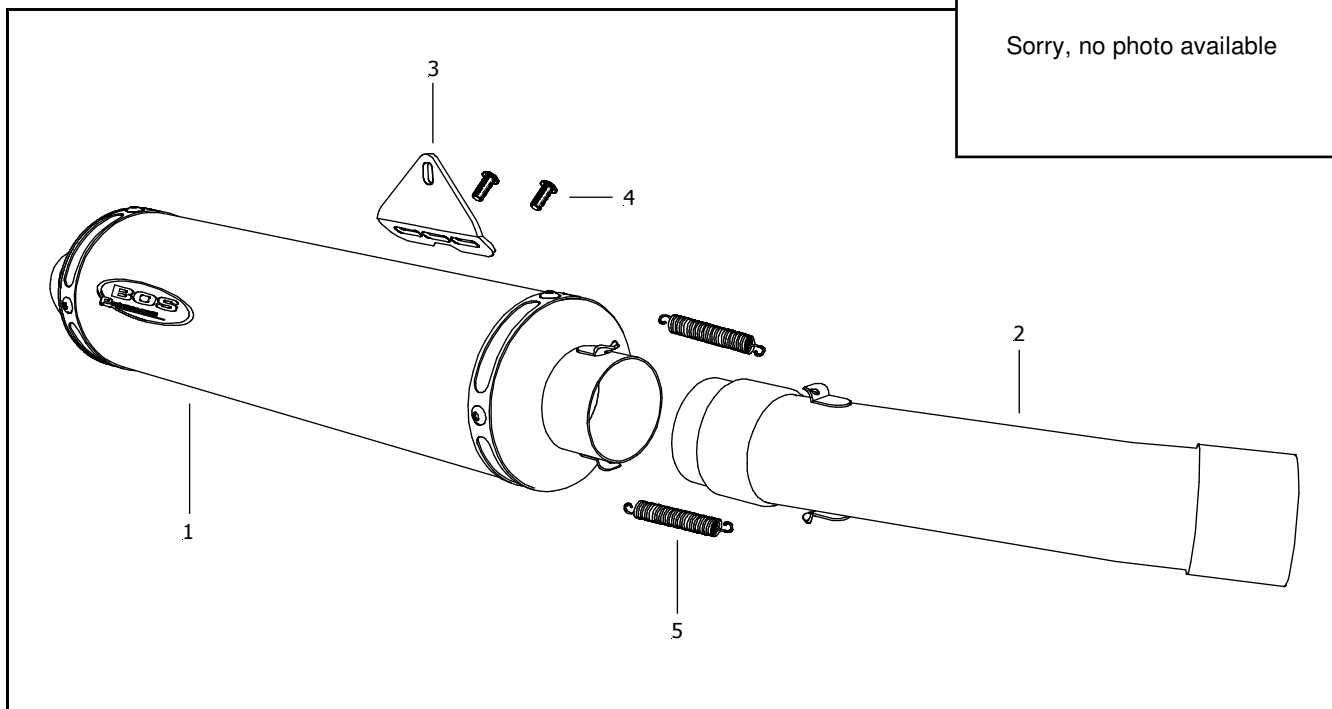

Sorry, no photo available

Pos	Qty	Description	Part No.
1	1	Muffler aluminium	299384
2	1	Adapter	298026
Mounting kit :			280103
3	1	Mounting bracket	227005
4	2	Bolt M6X16	408078
5	2	Spring	405001
6	1	Stand stop rubber	413001
7	1	Nut M8	408018
	1	Washer M8	408003

Order number

1300578A -Alu

Weight

Original: kg

Bos: kg

Noiselevel

RPM :

Original dB(a)