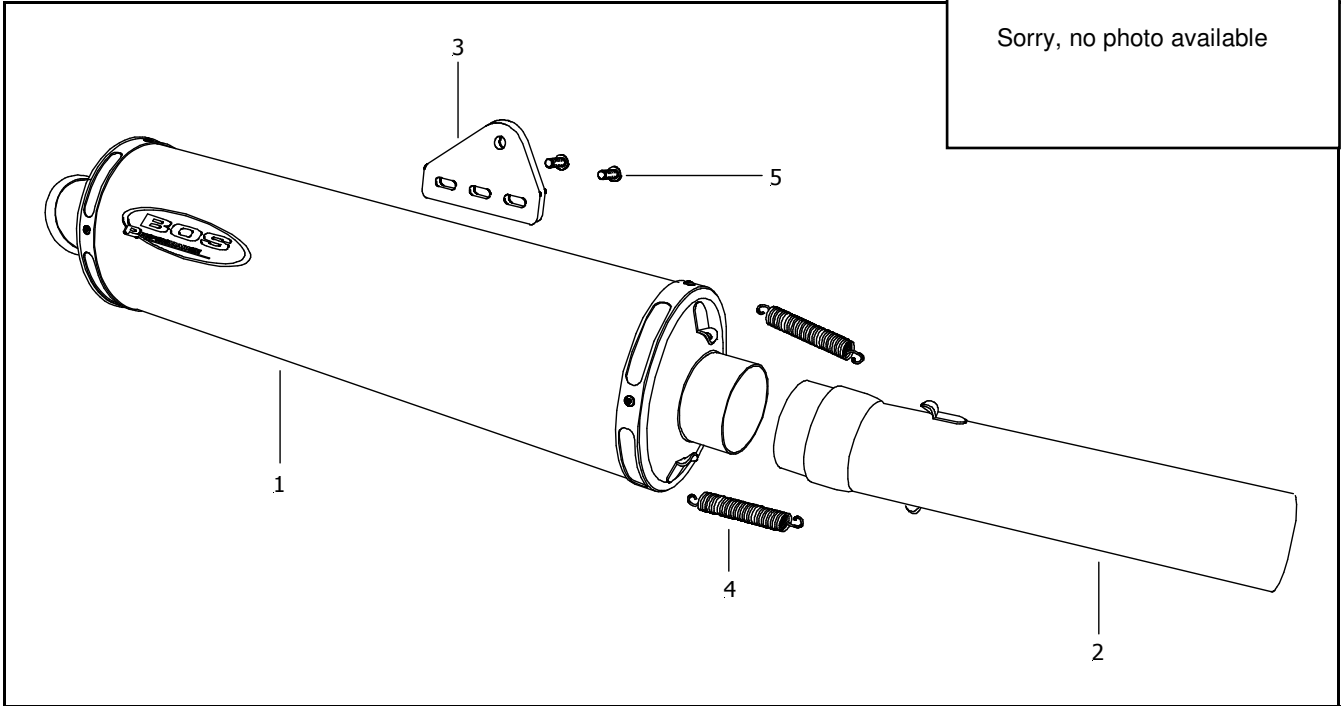

KAWASAKI

BOS SLIP-ON OVAL TILL 1998

ZX9R NINJA

Sorry, no photo available

Pos	Qty	Description	Part No.
1	1	Muffler aluminium	299043
2	1	Adapter	298005
Mounting kit :			280083
3	1	Mounting bracket	227030
4	2	Spring	405001
5	2	Bolt M6X16	408078

Order number

1310699A - Alu

Weight

Original: 6.0 kg

Bos: 3.5 kg

Noiselevel @ 5000 RPM

Original: specified 90.0 dB(A)
measured 90.5 dB(A)

Bos: Ec appr. 91.5 dB(A)
open 93.5 dB(A)