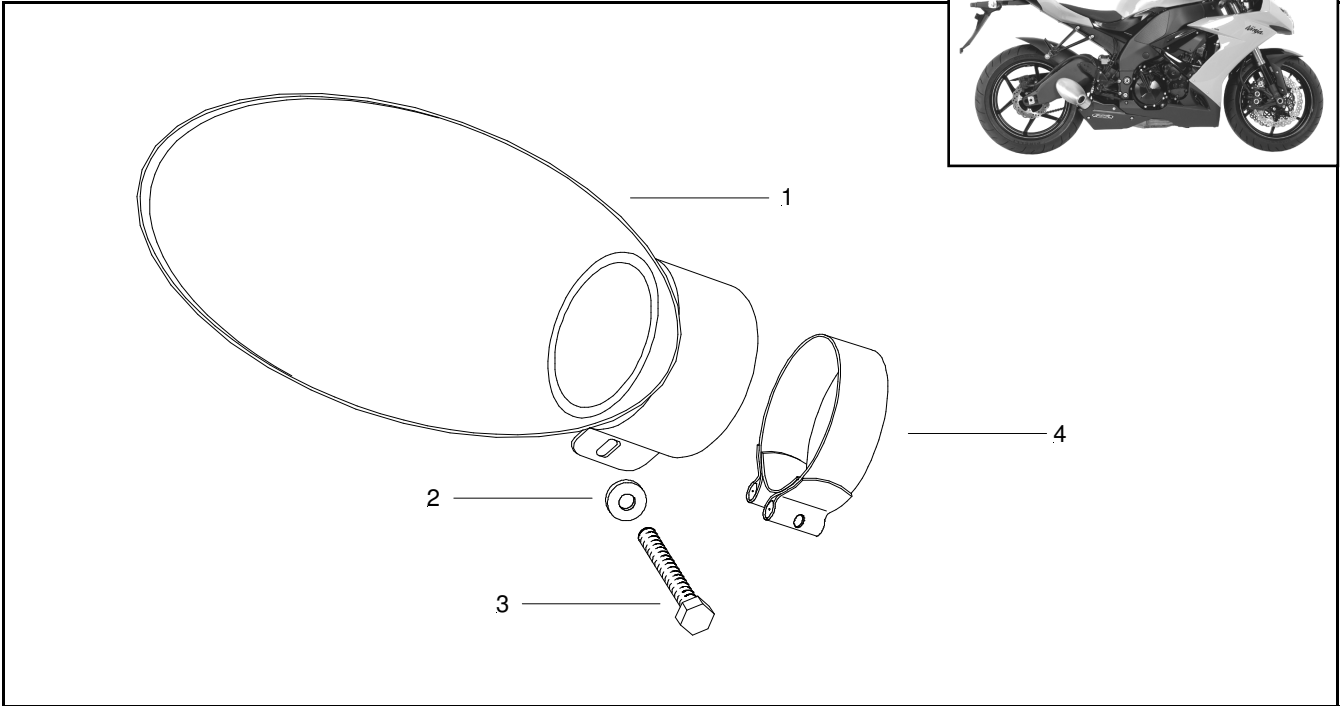

KAWASAKI

BOS GP-STYLE SLIP-ON 2008 AND UP

ZX-10R

Pos	Qty	Description	Part No.	Order number
1	1	Muffler stainless	299806	0860610S - Shotblasted

Mounting kit :			280803
2	1	Washer M8	408003
3	0	Original clamp bolt	
4	0	Original clamp	

Weight	
Original:	3.6 kg
Bos:	0.5 kg

Noiselevel @ 6250 RPM		
Original:	specified	94.0 dB(A)
	measured	92.0 dB(A)
Bos:	open	110 dB(A)

Performance	
Bos:	171.4 Hp / 12254 rpm
Stock:	166.4 Hp / 12021 rpm
Max Hp incr. :	+ 8.5 Hp / 12623rpm
Max Nm incr. :	+ 4.5 Nm / 3169 rpm