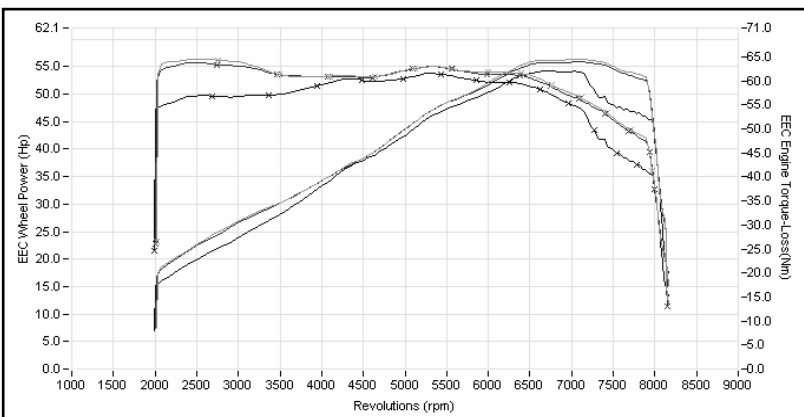

KAWASAKI

BOS GP-STYLE SLIP-ON 2008 AND UP

ZX-10R

Pos	Qty	Description	Part No.	Order number
1	1	Muffler stainless	299806	0860610S - Shotblasted

Mounting kit :			280803
2	1	Washer M8	408003
3	0	Original clamp bolt	
4	0	Original clamp	

Weight	
Original:	3.6 kg
Bos:	0.5 kg

Noiselevel @ 6250 RPM		
Original:	specified	94.0 dB(A)
	measured	92.0 dB(A)
Bos:	open	110 dB(A)

Performance	
Bos:	171.4 Hp / 12254 rpm
Stock:	166.4 Hp / 12021 rpm
Max Hp incr. :	+ 8.5 Hp / 12623rpm
Max Nm incr. :	+ 4.5 Nm / 3169 rpm