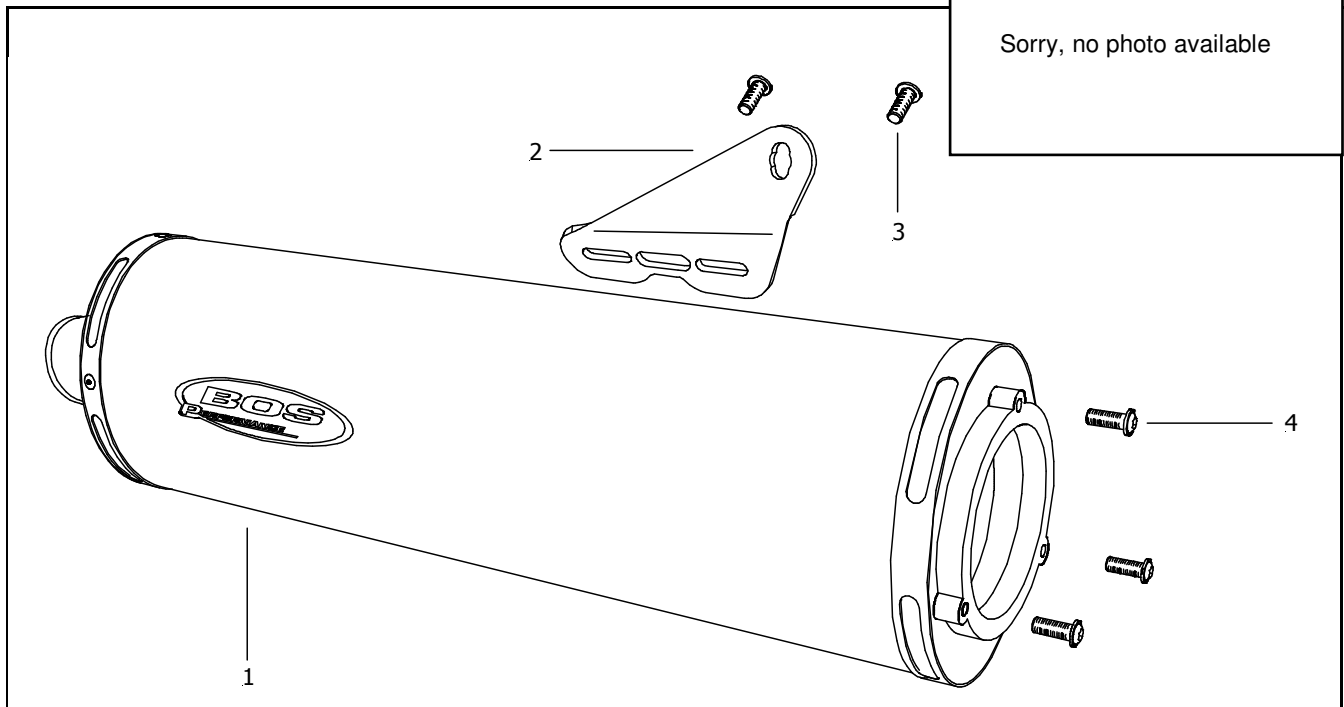

BOS OVAL SCREW-ON 1998-1999

Pos	Qty	Description	Part No.	Order number
-----	-----	-------------	----------	--------------

1	1	Mufflert aluminium	299178	1310298A - Alu
2	1	Muffler carbon	299179	1310298C - Carbon

Mounting kit :

2	1	Mounting bracket	227017
3	2	Bolt M6X16	408078
4	3	Bolt M8X16	408053

Weight

Original:	3.8 kg
Bos:	2.6 kg

Noiselevel @ 5250 RPM

Original:	specified	91.0 dB(A)
	measured	91.0 dB(A)
Bos:	Ec appr.	92.0 dB(A)
	open	95.0 dB(A)