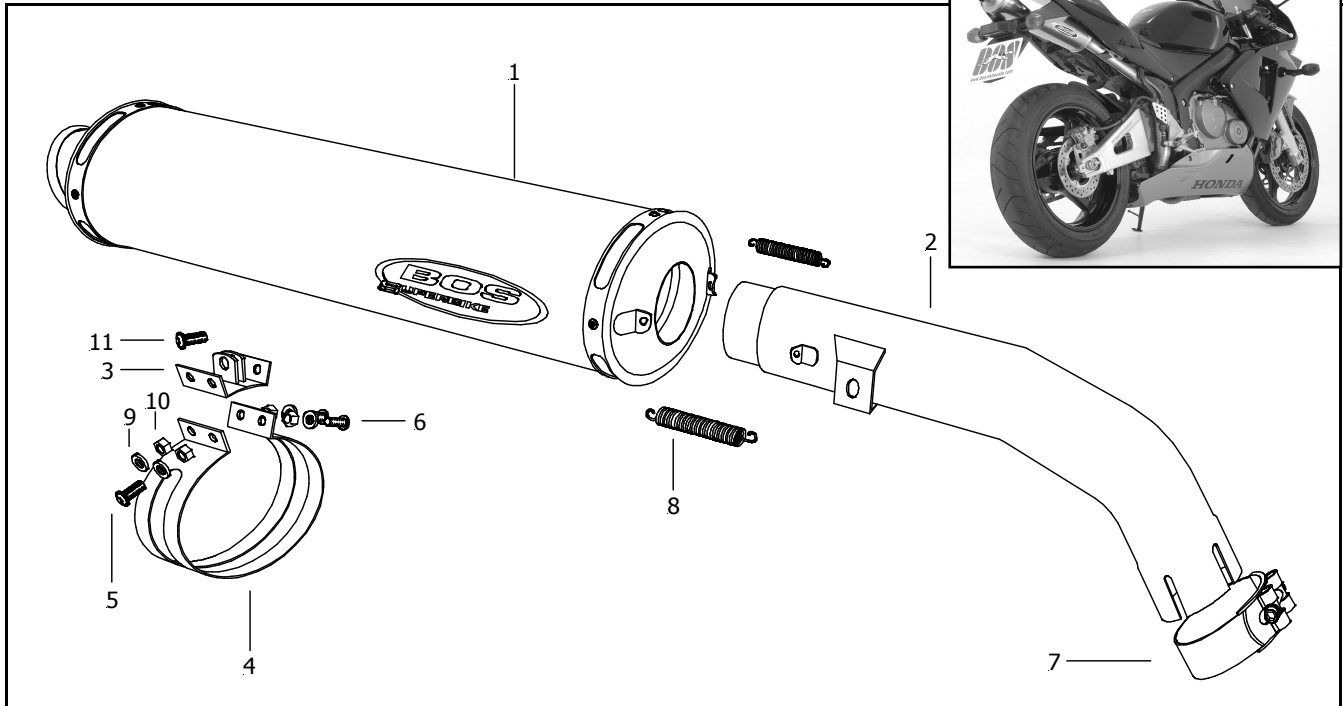

HONDA

BOS OVAL SLIP-ON 2003-2004

CBR600RR

Pos	Qty	Description	Part No.
1	1	Muffler aluminium	299505
2	1	Adapter	298130
Mounting kit :			280163
3	1	Mounting bracket top alu	285008
4	1	Mounting bracket	285009
5	2	Bolt M6X16	408022
6	2	Bolt M6X10	408020
7	1	Clamp 52	290052
8	2	Spring	405001
9	4	Locking washer M6	408001
10	4	Nut M6	408011
	1	Mounting Instructions	426035

Order number

0310206A - Alu

Weight

Original: 7.2 kg

Bos: 3.2 kg

Noiselevel @ 6500 RPM

Original: specified 92.0 dB(A)
measured 92.0 dB(A)

Bos: Ec appr. 93.0 dB(A)
open 95.5 dB(A)