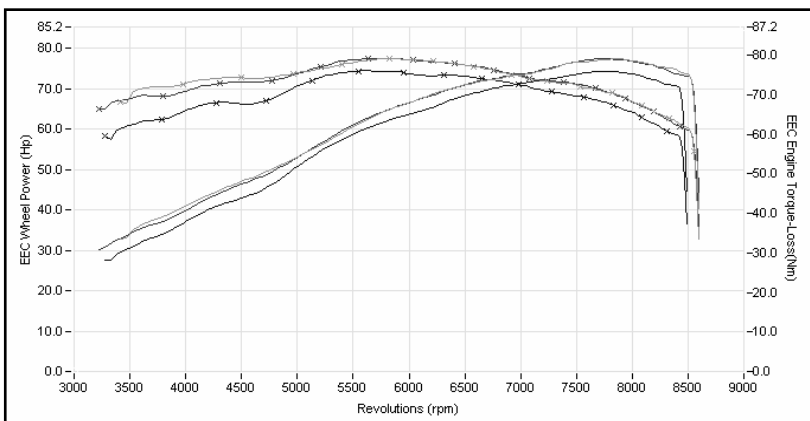

Order number

1300450A - Alu

Weight

Original: 6.4 kg

Bos: 5.6 kg

Noiselevel @ 3500 rpm

Original: specified 93.0 dB(A)
measured 93.0 dB(A)

Bos: Ec appr. 93.0 dB(A)
open 95.1 dB(A)

Tips

As you can see on the dyno results this system provides more power from 3000 till top rpm, which makes the bike much smoother to ride.

More information like photos and a full color dyno graph can be found on: www.bos-exhausts.com