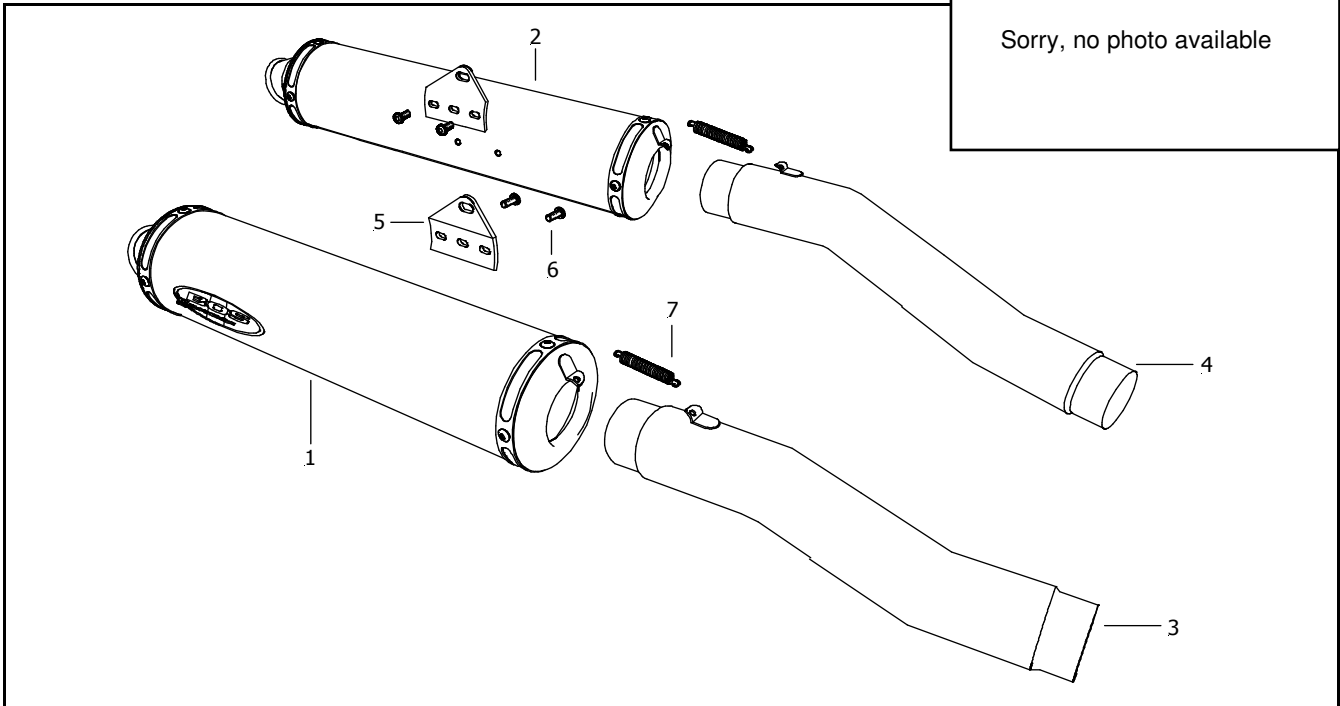

BOS ROUND SLIP-ON TILL 1998

Pos	Qty	Description	Part No.
1	1	Muffler aluminium right	299025
2	1	Muffler aluminium left	299026
3	1	Adapter right	298077
4	1	Adapter left	298078
Mounting kit :			280006
5	2	Mounting bracket	227001
6	4	Bolt M6X16	408078
7	2	Spring	405002

Order number

1300450A - Alu

Weight

Original: 6.4 kg

Bos: 5.6 kg

Noiselevel @ 3500 rpm

Original: specified 93.0 dB(A)
measured 93.0 dB(A)

Bos: Ec appr. 93.0 dB(A)
open 95.1 dB(A)