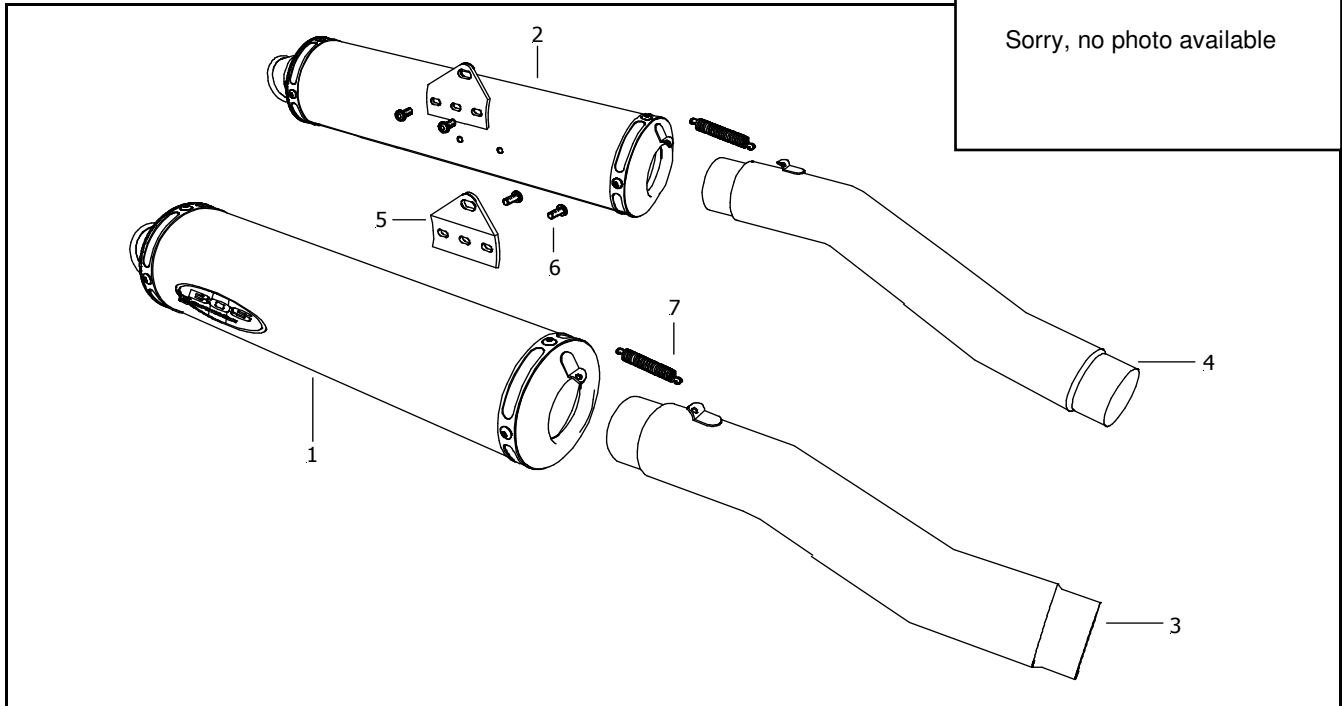

BOS SLIP-ON TILL 1998

Sorry, no photo available

Pos	Qty	Description	Part No.
1	1	Muffler aluminium right	299158
2	1	Muffler aluminium left	299159
3	1	Adapter right	298073
4	1	Adapter left	298074
Mounting kit :			280006
5	2	Mounting bracket	227001
6	4	Bolt M6X16	408078
7	2	Spring	405002

Order number
1300422A - Alu

Weight
Original: 6.4 kg
Bos: 5.5 kg

Noiselevel @ 3500 rpm
Original: specified 93.0 dB(A)
 measured 93.0 dB(A)
Bos: Ec appr. 94.0 dB(A)
 open 95.4 dB(A)

Sorry, no dynograph available.