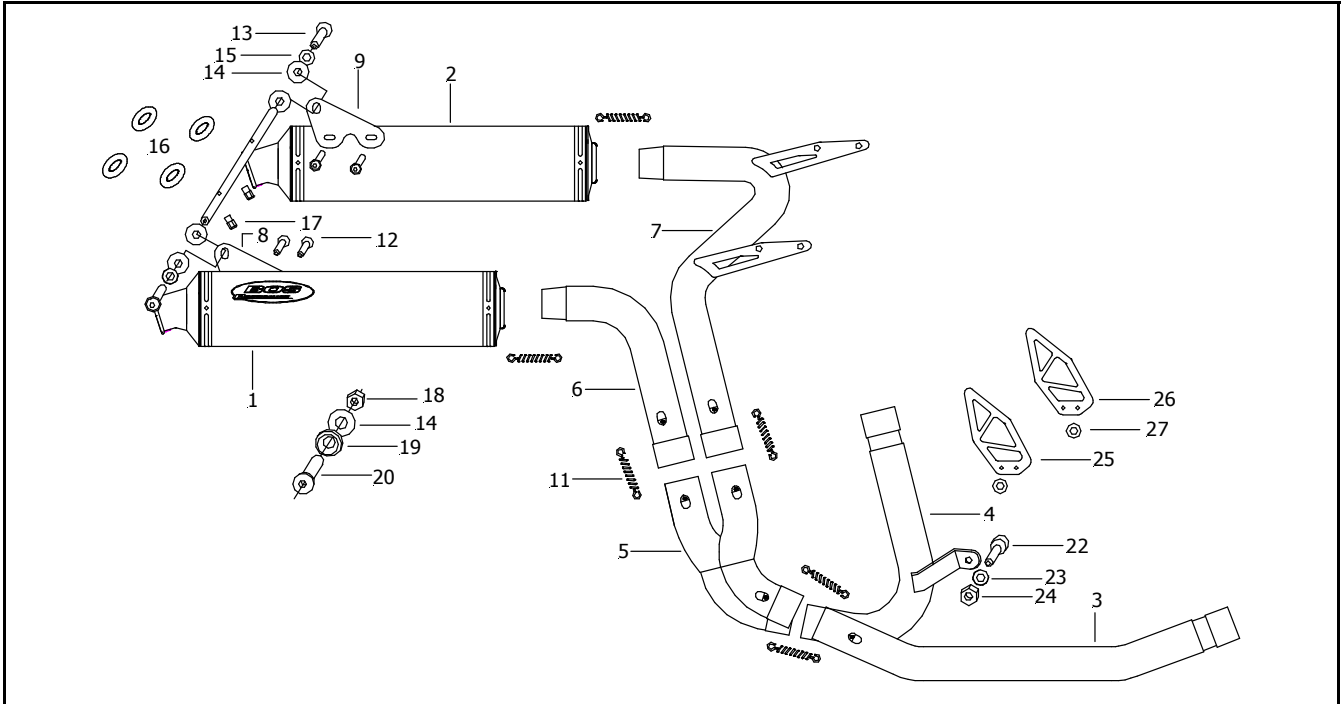

BOS COMPLETE SYSTEM TILL 2007

Pos	Qty	Description	Part No.
1	1	Muffler aluminium right	299075
	1	Muffler carbon right	299077
2	1	Muffler aluminium left	299076
	1	Muffler carbon left	299078
3	1	Tube front cylinder	296010
4	1	Tube rear cylinder	296011
5	1	X tube	298140
6	1	Tube right	296012
7	1	Tube left	296013
Mounting kit :			280101
8	1	Mounting bracket right	227118
9	1	Mounting bracket left	227119
10	1	Mounting rod	227116
11	2	Spring	405002
12	4	Bolt M6X16	408078
13	2	Bolt M8X20	408017
14	5	Washer M8	408062
15	2	Spring washer M8	408037
16	4	washer M6	408058
17	2	Nut M6	408087
18	1	Locknut M8	408008
19	1	Washer M8X30	408051
20	1	Bolt M8X25	408075
21	4	Spring	405001
22	1	Bolt M6X30	408048
23	1	Washer M6	408058
24	1	Locknut M6	408004
25	1	Shield right	418002
26	1	Shield left	418003
27	3	Washer M5	408027
	1	Mounting instructions	

Order number

0300430AR - System Alu
0300430CR - System Carbon

Weight

Original: 10.4 kg
Bos: 5.5 kg

Noiselevel @ 4375 RPM

Original:	Measured	92.8 dB(A)
	Specified	93.0 dB(A)
Bos:	Ec appr.	93.0 dB(A)
	Open	98.0 dB(A)

Performance

Bos: 123.5 Hp / 8701 rpm
Stock: 112.1 Hp / 8354 rpm
Max Hp incr.:+ 20.9 Hp / 7571 rpm
Max Nm incr. :+ 22.6 Nm/5993 rpm

Tips

This corsa system with our silencers and improves the looks and performance of your monster Also takes of 4.9 Kg of weight! More information like photos and a full color dyno graph can be found on: www.bos-exhausts.com